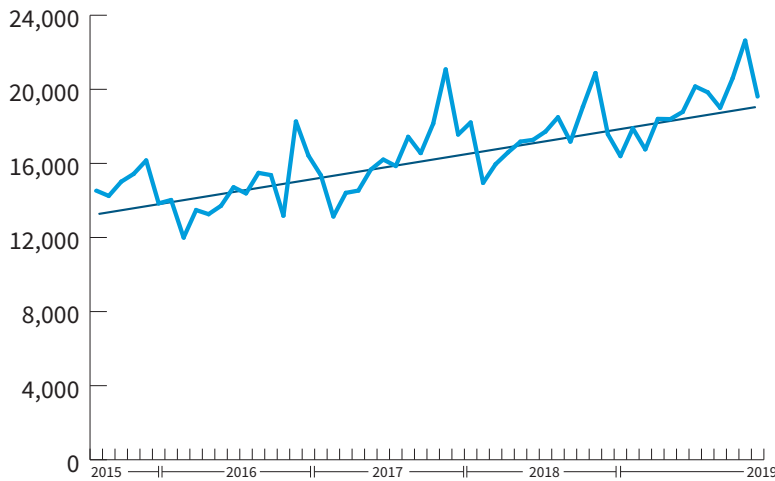

PEOPLE ASSISTED, FOOD PANTRY NETWORK

AGES OF PEOPLE ASSISTED

People Assisted

19,613

11.6%

more people assisted than December 2018

Food Redistribution

Overized & Past-Date