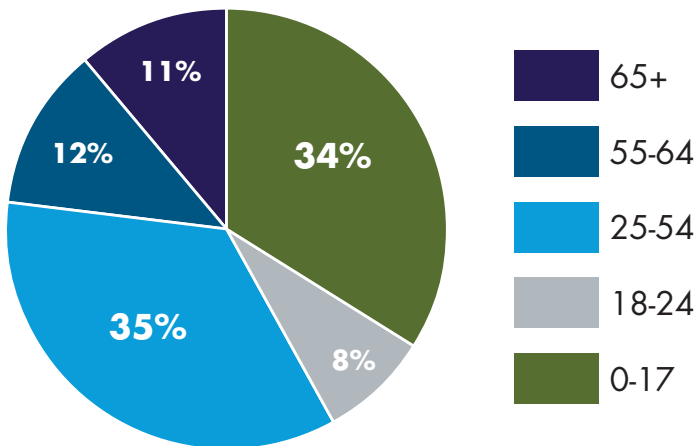

PEOPLE ASSISTED, FOOD PANTRY NETWORK

AGES OF PEOPLE ASSISTED

People Assisted

19,613

11.6%

more people assisted than December 2018

Food Redistribution

Overized & Past-Date